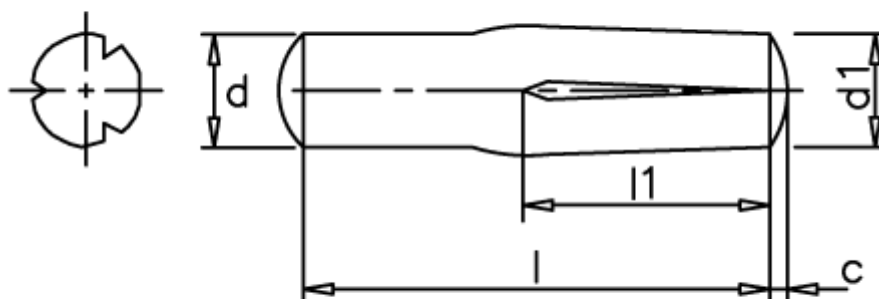

Data Sheet

Article number: 08043530

Description: KLEE Slotted pin S4 5x30
Steel

Measures

c = 0,75

d = 5.0

d1 = 5.25

l1 = 1/2 l

Length = 30